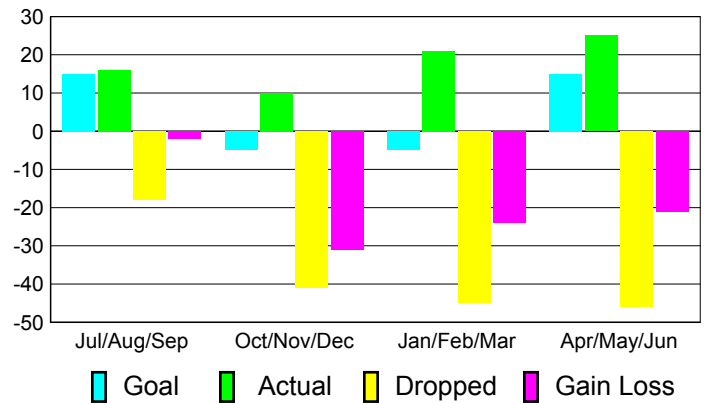

Membership Results 2010-2011

Goal, New, Dropped, Gain/Loss

Comparison of Membership Gain/Loss

Current Year Compared to the Previous Year