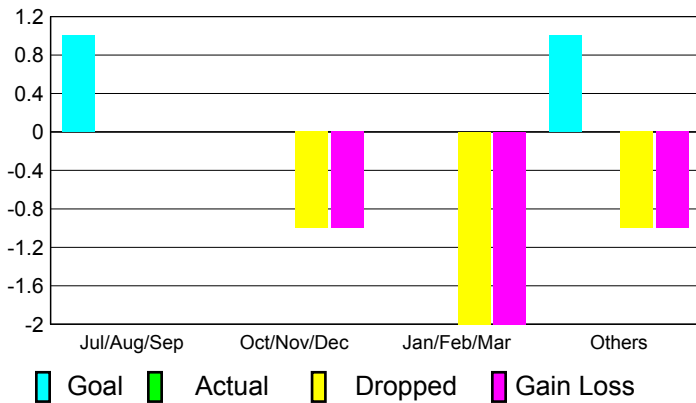

2010-2011 GMT Reports for District (or Undistricted) **District 16 E**

GMT: **ED J LECIUS**

Location: **NEW JERSEY**

GMT CA: **1**

CLUBS

Club Results
2010-2011

Clubs
2009-2010

Month	New Club Goal	Actual New Clubs	Actual Dropped Clubs	Gain/Loss of Clubs	Gain/Loss of Clubs
Jul/Aug/Sep	1	0	0	0	0
Oct/Nov/Dec	0	0	-1	-1	0
Jan/Feb/Mar	0	0	-2	-2	0
Apr/May/June	1	0	-1	-1	0
Totals	2	0	-4	-4	0

Club Results 2010-2011

Goal, New, Dropped, Gain/Loss

Comparison of Club Gain/Loss

Current Year Compared to the Previous Year

YTD Status Quo Clubs 2010-2011

Status Quo Clubs Compared to Status Quo Members

MEMBERSHIP

Membership Results
2010-2011

Membership
2009-2010

Month	Net Memb Goal	Actual New Memb	Actual Dropped Memb	Gain/Loss of Memb	Gain/Loss of Memb
Jul/Aug/Sep	15	16	-18	-2	-19
Oct/Nov/Dec	-5	10	-41	-31	-44
Jan/Feb/Mar	-5	21	-45	-24	-5
Apr/May/June	15	25	-46	-21	-18
Totals	20	72	-150	-78	-86