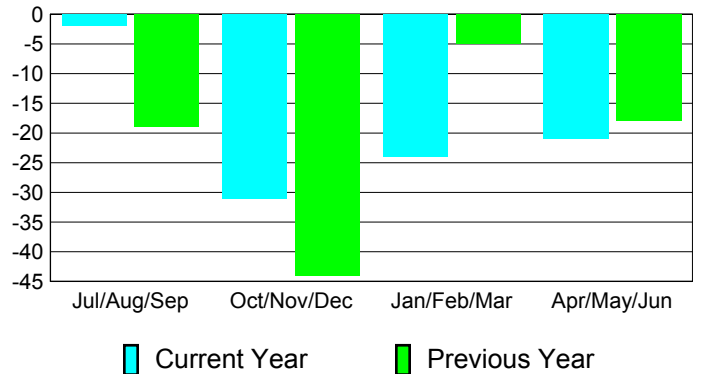

Membership Results
2010-2011

Membership
2009-2010

Month	Net Memb Goal	Actual New Memb	Actual Dropped Memb	Gain/Loss of Memb	Gain/Loss of Memb
Jul/Aug/Sep	15	16	-18	-2	-19
Oct/Nov/Dec	-5	10	-41	-31	-44
Jan/Feb/Mar	-5	21	-45	-24	-5
Apr/May/June	15	25	-46	-21	-18
Totals	20	72	-150	-78	-86

Membership Results 2010-2011

Goal, New, Dropped, Gain/Loss

Comparison of Membership Gain/Loss

Current Year Compared to the Previous Year

Gender Comparison 2010-2011

Jul/Aug/Sep

Oct/Nov/Dec

Jan/Feb/Mar

Apr/May/June

Male

Female